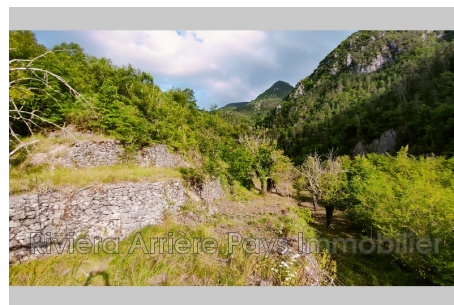

Riviera Arrière Pays Immobilier - Les Blanqueries, 975 Lavancia - 06260 Puget-Théniers
T. +33 (0)6 16 83 13 83 - contact@rapimmo.com - www.riviera-arrierepaysimmobilier.com

SIRET 981 354 376 00015 - RCS 981 354 376 - Document non contractuel