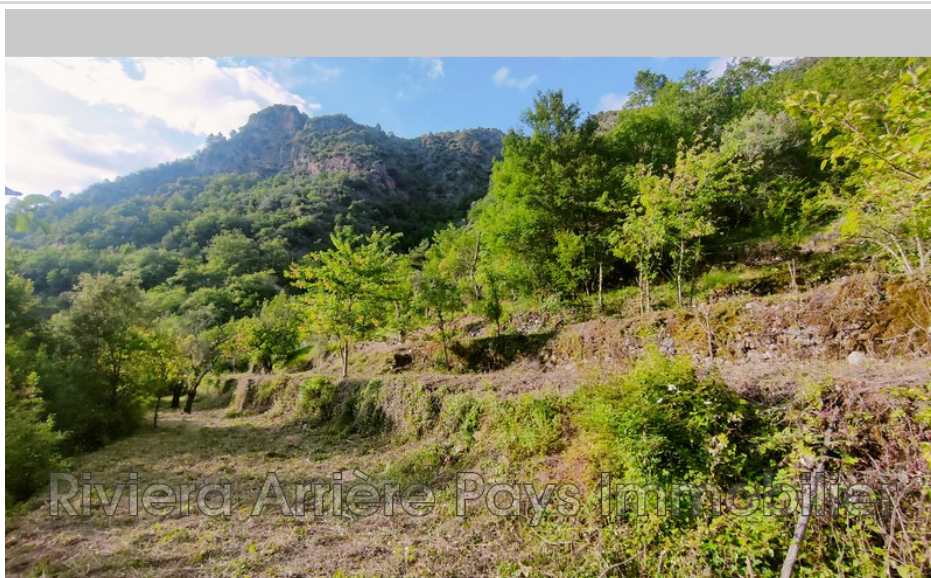

View : Montagne

Features :

quiet and sunny, transport: bus, Proximity:

River, Wooded lot

Terrain de loisirs 19 Duranus

Duranus: Land of 2773 m² located along the road and river. Ideal for animals, leisure, vegetable garden or orchard. Bus stop, canal water and electricity nearby. Agency fees applied to this property are the responsibility of the seller. For more information, photos or to organize a visit, contact Cyril LHUILIER manager of the RIVIERA agency - ARRIERE-PAYS IMMOBILIER on 06 16 83 13 83 or by e-mail: contact@rapimmo.com and come and consult our site to find all our advertisements, search mandate solutions and our sponsorship offer which will allow you to earn money by sponsoring one of your loved ones, see you soon on our website, www.riviera-arrierepaysimmobilier.com