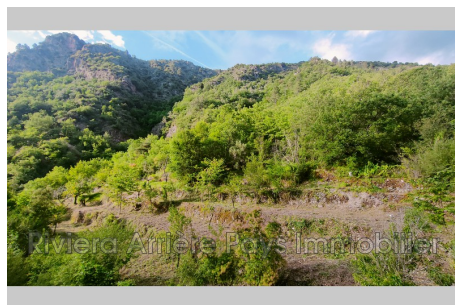

Riviera Arrière Pays Immobilier - Les Blanqueries, 975 Lavancia - 06260 Puget-Théniers
T. +33 (0)6 16 83 13 83 - contact@rapimmo.com - www.riviera-arrierepaysimmobilier.com

SIRET 981 354 376 00015 - RCS 981 354 376 - Document non contractuel