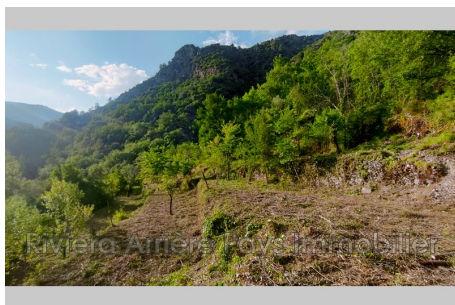

Riviera Arrière Pays Immobilier - Les Blanqueries, 975 Lavancia - 06260 Puget-Théniers
T. +33 (0)6 16 83 13 83 - contact@rapimmo.com - www.riviera-arrierepaysimmobilier.com

SIRET 981 354 376 00015 - RCS 981 354 376 - Document non contractuel